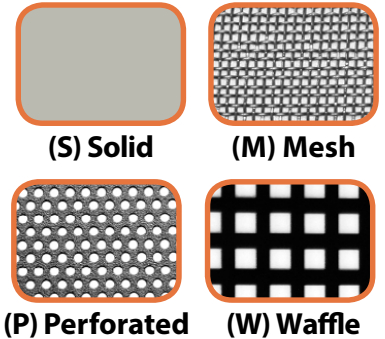

MINW-B

MINW-C

MINW-D

OPTIONAL CAGE ACCENTS

(Not required, leave blank if undesired)

1) Optional Accent Location

(Shown as "C" cage. Others are Similar)

SC
Screen
Complete

CC
Center
Complete

CH
Center
Half

EC
Ends
Complete

SF
Sides
Full

CF
Center
Full

2) Accent Material

(Required if Accent is chosen)

(S) Solid

(M) Mesh

(P) Perforated

(W) Waffle

ACCENT AVAILABILITY CHART BY CAGE STYLE

	A	B	C	D
SC	S,P,W	S,P,W	S,P,W	S,P,W
CC	S,P,W	S,P,W	S,P,W	---
CH	---	S,M,P,W	S,M,P,W	---
EC	S,P,W	S,P,W	S,P,W	S,P,W
SF	---	S,P,W	S,P,W	---
CF	---	S,M,P,W	S,M,P,W	---