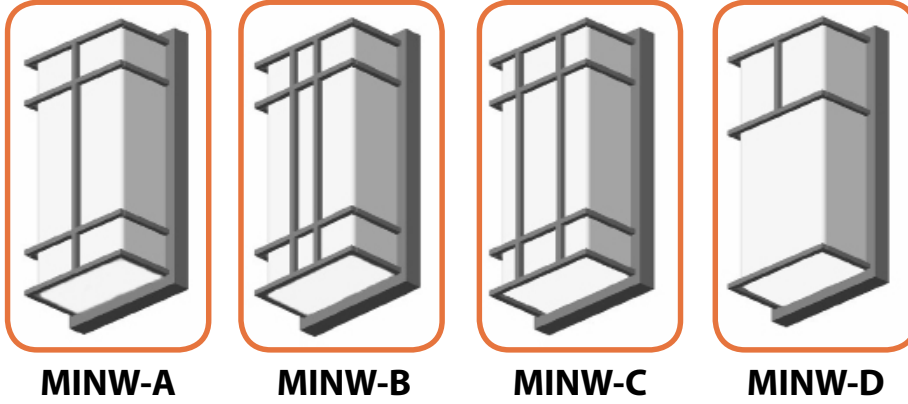

28435 Industry Drive., Valencia, California 91355

800-325-4448 / 661-257-0286

www.lightwayind.com • sales@lightwayind.com

Revision: 02/19/2025

MINW

Cage Styles and Accents

Cage Styles

MINW-A

MINW-B

MINW-C

MINW-D

OPTIONAL CAGE ACCENTS

(Not required, leave blank if undesired)

1) Optional Accent Location

(Shown as "C" cage. Others are Similar)

SC
Screen
Complete