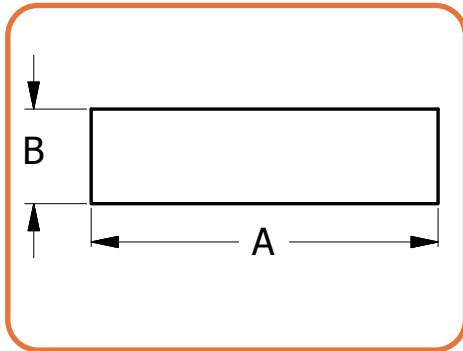

LCLH-LED

STEM OPTION -1S15