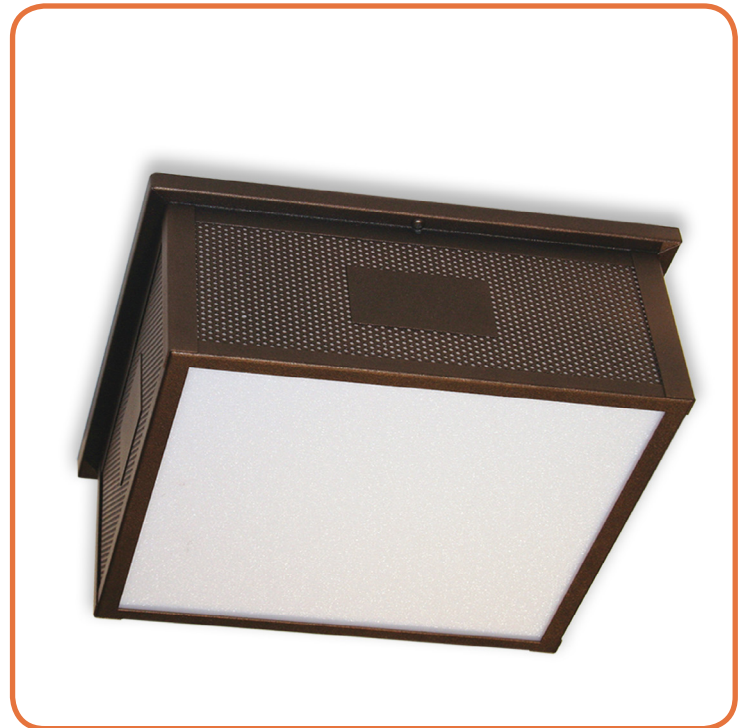

VERC-LED

Construction:

- Steel housing and chassis
- Diffuser is .080" thick white textured or smooth polycarbonate.
- Optional amber, beige or opal alabaster are .080" thick acrylic

Light Source:

- LED
- Dimming to 10% **Included**

Notes:

- Center lockup – hardware included
- Custom cage styles available
- Optional battery backup
- UL and CUL listed **DAMP** location
- LED Components
 - Replaceable Module
 - CRI > 80
 - Universal 120/277 volt standard
 - 5-Year Warranty on LED Components

Type:	
Job Name:	

VERC-12

Height - 5"
Width - 11 1/2"

VERC-14

Height - 5"
Width - 14"

ORDERING INFORMATION

Example: VERC-12-LED-F1P-4-Z3-WTP

VERC

Size	LED	Watts	Source Lumens	Dimming	Energy Star	Kelvin	Cage	Finish	Diffuser	Options
12-LED	F1L	9	1400	0-10v	YES	2 3000K 4 4000K		B1 Satin Black	WTP White Textured Polycarbonate	DIM LED dimming driver (0 - 10v) DIMLD Line Voltage /TRIAC/ELV/120v See Resource Page ES Energy Star listed components 90CRI Consult Factory OCCHFA Concealed Occupancy Sensor See Sensor Resource Sheet Optional Voltage -347V Input voltage to 347v Battery Backup Options (Available with 0-10v only) BB10 10 Watts (1170lm) for 90-Minute
	F1O	10	1065	TRIAC/ELV	YES	Optional 3 3500K		Z1 Satin Bronze		
	F1P	15	1724	TRIAC/ELV	YES			W1 Yolk White	Optional Lens Material (see Price List) AHA Amber Honey Alabaster BAA Beige Alabaster OAA Opal Alabaster	
	F1K	13	2115	0-10v	YES			W2 Gloss White		
14-LED	F1K	13	2115	0-10v	YES				T4 Shimmer Gray	
	F1P	15	1724	TRIAC/ELV	YES	M13 Anod Silver				
	F1Q	23	2540	TRIAC/ELV	YES	T6 Pewter				
	1E26		0	TRIAC/ELV	NO	W13 Pearl Beige				
								Optional (See Price List) M17 Brass Powder		