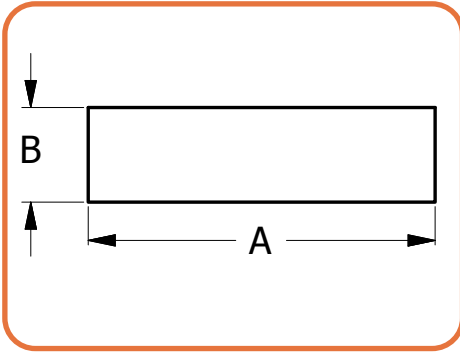

LCBH-LED

STEM OPTION -1S15

STEM OPTION -1SLM45

STEM OPTION -Aircraft
Cable with Cord-(4AC-xSJ)

STEM OPTION -Aircraft
Cable with Cord-(3AC-xSJ)

	DIM 'A'	DIM 'B'	OAH
LCBH-12	12.25"	4.5"	12"
LCBH-15	15"	4.5"	12"
LCBH-19	19"	5.25"	12"
LCBH-24	24"	8"	15"
LCBH-30	30"	8"	24"
LCBH-36	36"	8"	24"