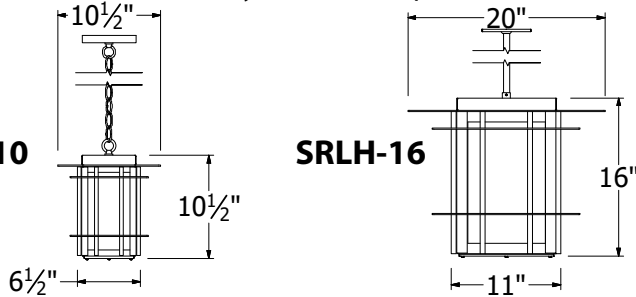

SRLH-LED

Construction:

- Aluminum housing and chassis
- Diffuser is white smooth polycarbonate
- Optional alabaster acrylic

Light Source:

- LED
- Dimming (0 - 10v) to 10% **Included**

Notes:

- Canopy mounts to J-Box with integral safety cable
- Custom mounting heights and cage designs available
- Standard is a 3' chain with 6' of cord
- Optional single stem 45-degree swivel standard
- Standard bottom lens with optional solid cover
- UL and CUL listed **DAMP** location
- LED Components
 - Replaceable Module
 - CRI > 80
 - Universal 120/277 volt standard
 - 5-Year Warranty on LED Components

Type:	
Job Name:	

WALL

CEILING

PENDANT

OUTDOOR

ORDERING INFORMATION

Example: SRLH-16-LED-O4C-4-Z3-AHA-WBL-520AH

--	--	--	--	--	--	--	--