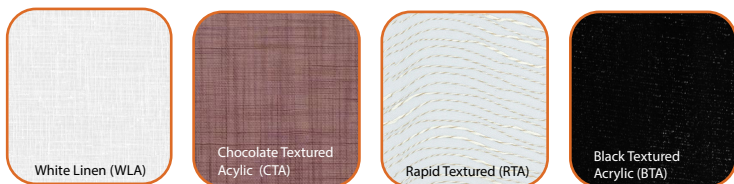

LCBW-LED

Construction:

- Steel housing and chassis
- Diffuser is a Translucent Bonded Linen Material with a variety of color options.

Light Source:

- LED
- Dimming to 10% **Included**

Notes:

- Keyhole slots or center lockup for standard J-box
- Custom cage styles available
- Open top and bottom
- Optional Battery Backup
- ADA compliant
  - CRI > 80
  - Universal 120/277 volt standard
  - 5-Year Warranty on LED Components

Type:	
Job Name:	

LCBW-11

Height - 11"
Width - 10"
Depth - 4"

LCBW-16

Height - 15 1/2"
Width - 13 7/8"
Depth - 4"

ORDERING INFORMATION

Example: **LCBW-16-LED-1FH-4-B1-WLA**

LCBW

Size	LED					Kelvin	Cage	Finish	Diffuser	Options
		Watts	Source Lumens	Dimming	Energy Star					
11-LED	F1H	9	1400	0-10v	YES	2 3000K 4 4000K	B1 Satin Black M13 Anod Silver T4 Shimmer Gray T6 Pewter W2 Gloss White W1 Yolk White Z1 Satin Bronze Z3 Text Bronze Optional Finishes (see Price List) M17 Brass Powder P2 Brushed Alum P9 Brushed Nickel M16 Antique Brass	WLA White Linen Acrylic CTA Chocolate Textured Acrylic Optional Trim Options (Consult Factory) RTA Rapid Textured Acrylic BTA Black Textured Acrylic	DIM LED dimming driver (0 - 10v) DIMLD Line Voltage /TRIAC/ELV/120v See Resource Page ES Energy Star listed components 90CRI Consult Factory OCCHFB Concealed Occupancy Sensor (O2A Configuration Only) See Sensor Resource Sheet Battery Backup Options (Available with 0-10v only) BB10 10 Watts (1170lm) for 90-Minutes	
	F1O	10	863	TRIAC/ELV	YES					
	F1P	15	1361	TRIAC/ELV	YES					
	O2A	12	1600	0-10v	NO					
	F1J	20	2820	0-10v	YES					
16-LED	F1H	9	1400	0-10v	YES	Optional 3 3500K				
	F1P	15	1361	TRIAC/ELV	YES					
	O2A	12	1600	0-10v	NO					
	O2C	18	2420	0-10v	NO					

28435 Industry Drive., Valencia, California 91355
West Coast Sales: 800-325-4448 / 661-257-0286 • fax 800-323-2346 / 661-257-0201
East Coast Sales: 866-350-0991 • fax 866-490-5754
www.lightwayind.com • sales@lightwayind.com