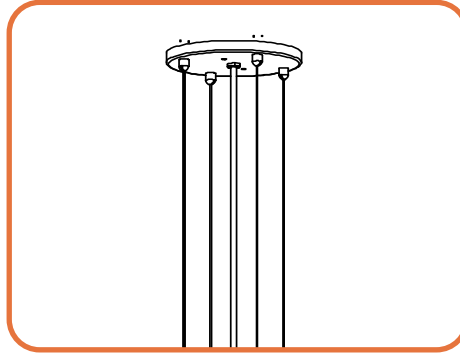

## Construction:

- Bottom Diffuser is a White Textured Acrylic
- Side Diffuser is a Translucent Bonded Linen Material with a variety of color options.
- Canopy and housing are steel with a powder coated finish

# LCAH-LED

	DIM 'A'	DIM 'B'	DIM 'C'	OAH
LCAH-19	19"	8"	12"	18"
LCAH-24	24"	8"	16"	24"

STEM OPTION -1S15

STEM OPTION -1SLM45

STEM OPTION -AIRCRAFT CABLE WITH CORD-(4AC-XSJ)

STEM OPTION -AIRCRAFT CABLE WITH CORD-(3AC-XSJ)

## ORDERING INFORMATION

Example: LCAH-19-LED-F1P-4-W2-CTA-DIM-1SLM45-18OAH