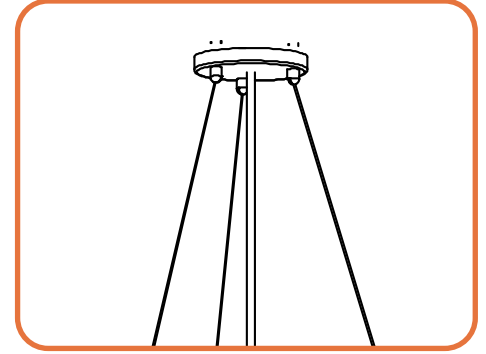

## Construction:

- Bottom Diffuser is a White Textured Acrylic
- Side Diffuser is a Translucent Bonded Linen Material with a variety of color options.
- Canopy and housing are steel with a powder coated finish

Type:	
Job Name:	

Shown with White Linen Acrylic Side Lens & 3AC-xSJ Stem

# LCAH-LED

	DIM 'A'	DIM 'B'	DIM 'C'	OAH
LCAH-19	19"	8"	12"	18"
LCAH-24	24"	8"	16"	24"

STEM OPTION -1S15

STEM OPTION -1SLM45

STEM OPTION -AIRCRAFT CABLE WITH CORD-(4AC-XSJ)

STEM OPTION -AIRCRAFT CABLE WITH CORD-(3AC-XSJ)

## ORDERING INFORMATION

Example: LCAH-19-LED-F1P-4-W2-CTA-DIM-1SLM45-18OAH